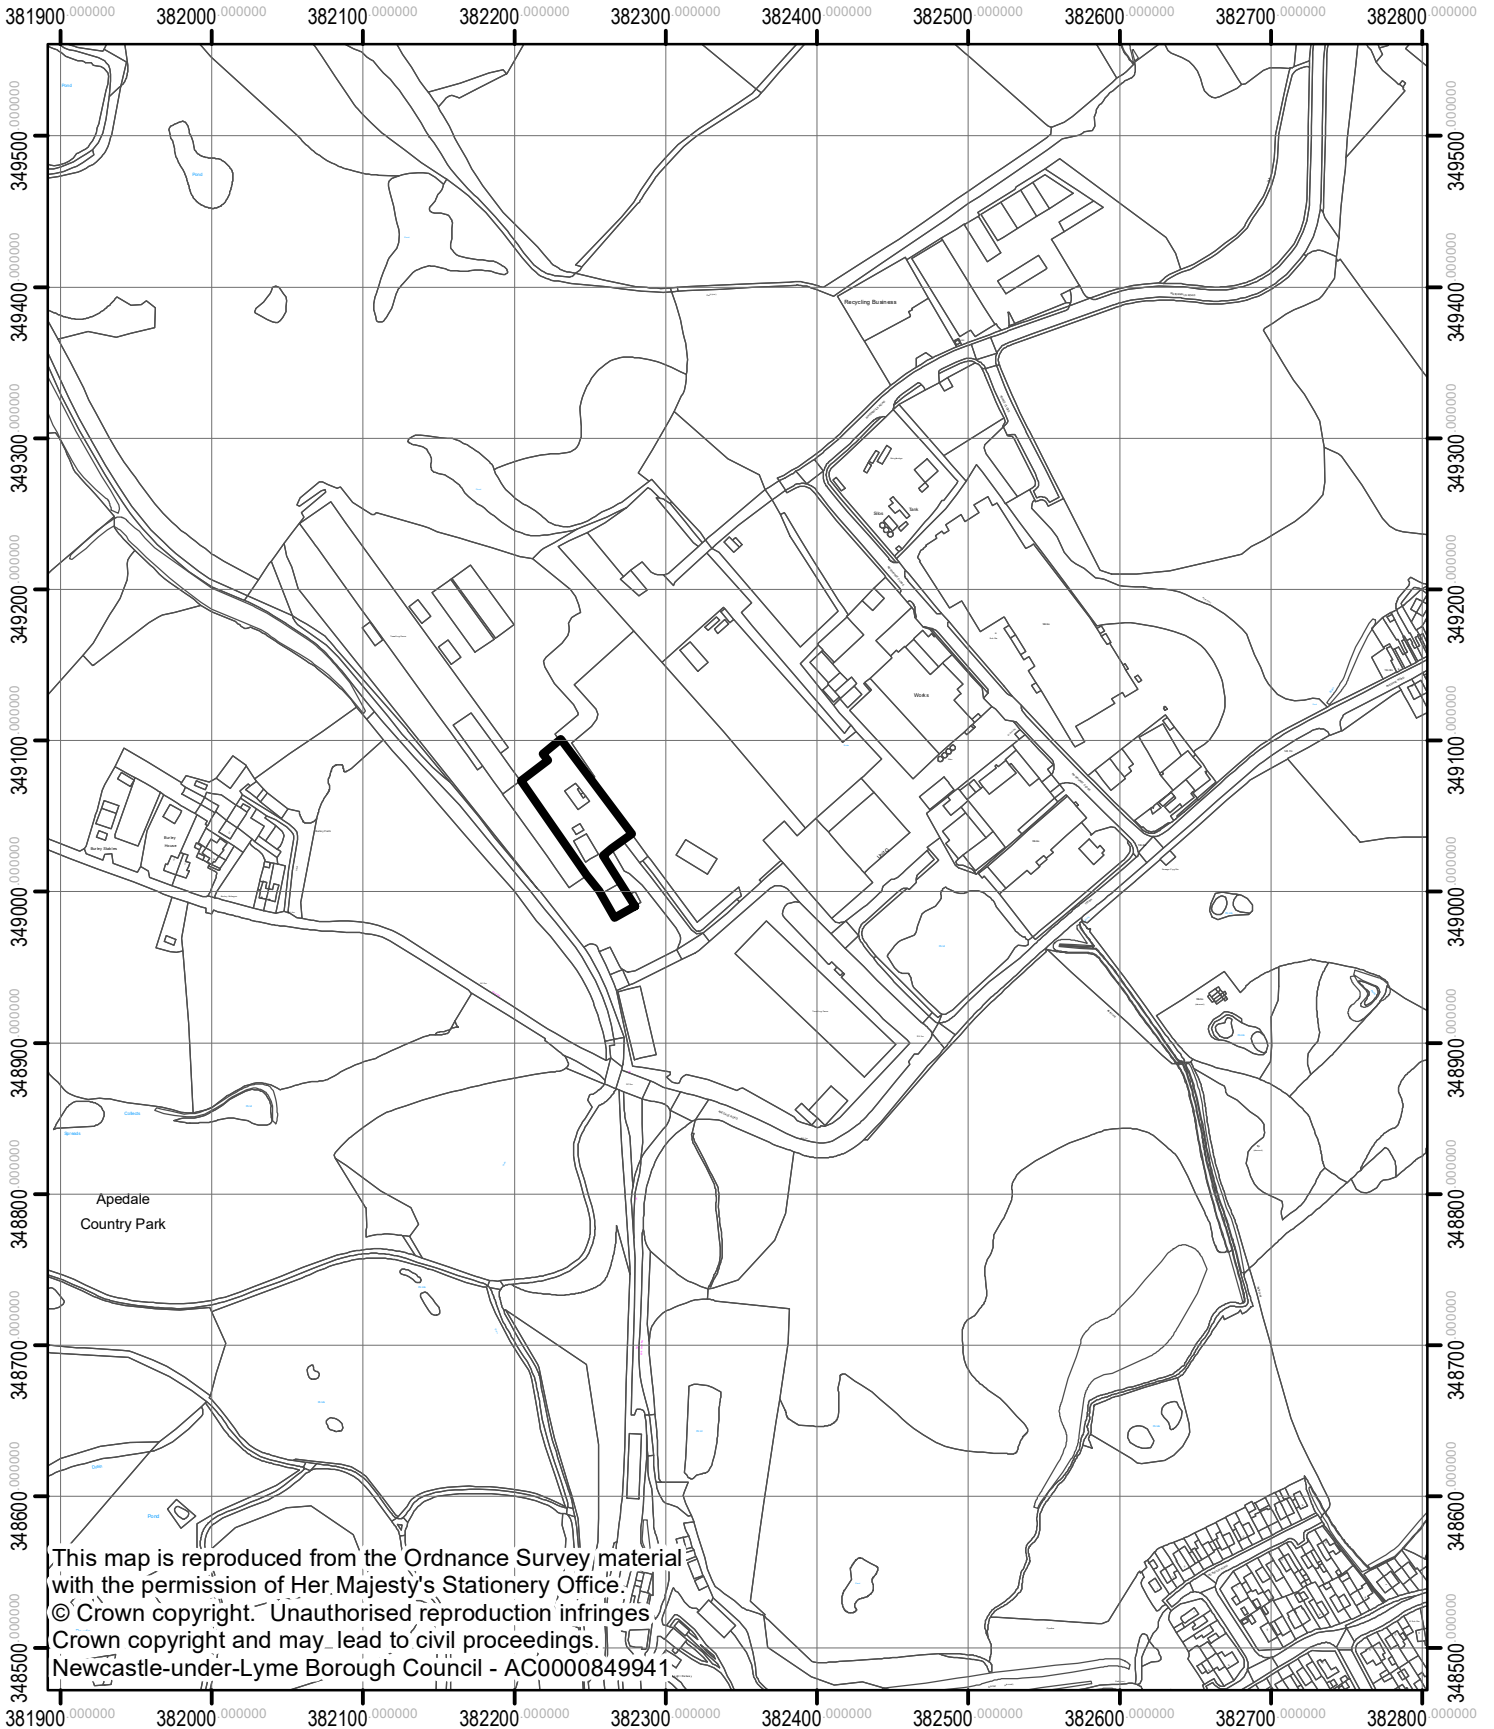

24/00232/FUL
Thorp Precast Ltd
Apedale Road
Chesteron

Newcastle Borough Council

1:5,000